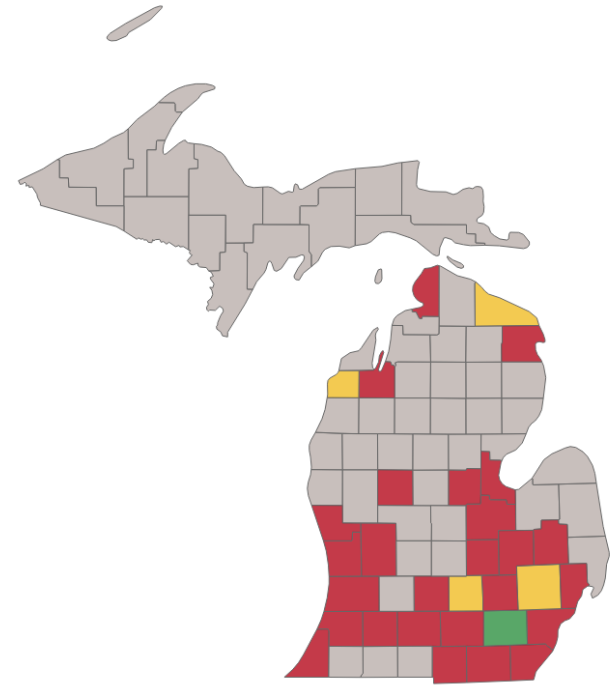

MICHIGAN

Child and Adolescent Psychiatrist (CAP) Workforce Distribution Map

Practicing Child and Adolescent Psychiatrists by State 2017
Rate per 100,000 children age 0-17

Practicing Child and Adolescent Psychiatrists by County 2017
Rate per 100,000 children age 0-17

State CAPs per 100,000 children age 0-17

CAPs Per 100K Children

- Mostly Sufficient Supply (≥ 47)
- Severe Shortage (1-17)*
- High Shortage (18-46)*
- No CAPs

*Council on Graduate Medical Education. Re-examination of the Academy of Physician Supply made in 1980 by the Graduate Medical Education National Advisory Committee for selected specialties, Bureau of Health Professions in support of activities of the Council on Graduate Medical Education. 1990. Cambridge, ABT Associates.

Population of Children Under 18	Total CAPs in Michigan	Number of CAPs/100,000 Children	Average Age of CAPs
2,184,024	239	11	53

County	Total CAPs	Population, Children Under 18
Alcona	0	1,378
Alger	0	1,458
Allegan	1	28,289
Alpena	1	5,630
Antrim	0	4,424
Arenac	0	2,818
Baraga	0	1,465
Barry	0	13,602
Bay	1	22,310
Benzie	1	3,340
Berrien	1	34,941
Branch	0	10,323
Calhoun	1	31,430
Cass	0	11,107
Charlevoix	0	5,315
Cheboygan	0	4,580
Chippewa	0	7,303
Clare	0	6,144
Clinton	0	17,902
Crawford	0	2,576
Delta	0	7,476
Dickinson	0	5,200
Eaton	1	23,752
Emmet	1	6,821
Genesee	6	97,178
Gladwin	0	4,960
Gogebic	0	2,448
Grand Traverse	2	18,966