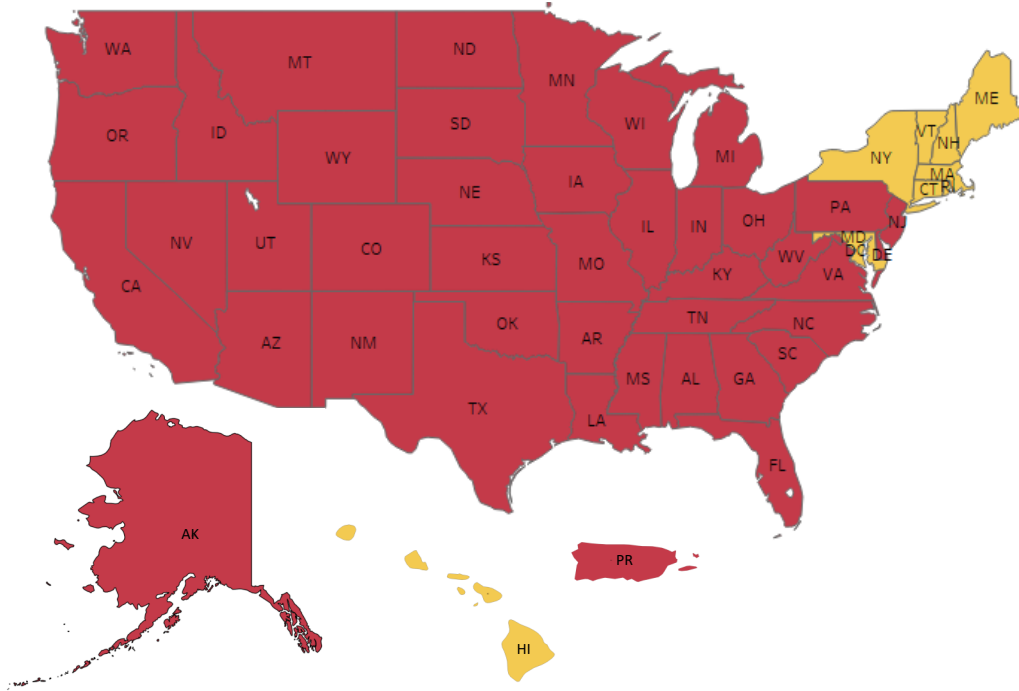

MICHIGAN

Child and Adolescent Psychiatrist (CAP) Workforce Distribution Map

Practicing Child and Adolescent Psychiatrists by State 2017
Rate per 100,000 children age 0-17

Practicing Child and Adolescent Psychiatrists by County 2017
Rate per 100,000 children age 0-17

State CAPs per 100,000 children age 0-17

CAPs Per 100K Children

- Mostly Sufficient Supply (≥ 47)
- Severe Shortage (1-17)*
- High Shortage (18-46)*
- No CAPs

*Council on Graduate Medical Education. Re-examination of the Academy of Physician Supply made in 1980 by the Graduate Medical Education National Advisory Committee for selected specialties, Bureau of Health Professions in support of activities of the Council on Graduate Medical Education. 1990. Cambridge, ABT Associates.

Population of Children Under 18	Total CAPs in Michigan	Number of CAPs/100,000 Children	Average Age of CAPs
2,184,024	239	11	53

County	Total CAPs	Population, Children Under 18
Alcona	0	1,378
Alger	0	1,458
Allegan	1	28,289
Alpena	1	5,630
Antrim	0	4,424
Arenac	0	2,818
Baraga	0	1,465
Barry	0	13,602
Bay	1	22,310
Benzie	1	3,340
Berrien	1	34,941
Branch	0	10,323
Calhoun	1	31,430
Cass	0	11,107
Charlevoix	0	5,315
Cheboygan	0	4,580
Chippewa	0	7,303
Clare	0	6,144
Clinton	0	17,902
Crawford	0	2,576
Delta	0	7,476
Dickinson	0	5,200
Eaton	1	23,752
Emmet	1	6,821
Genesee	6	97,178
Gladwin	0	4,960
Gogebic	0	2,448
Grand Traverse	2	18,966