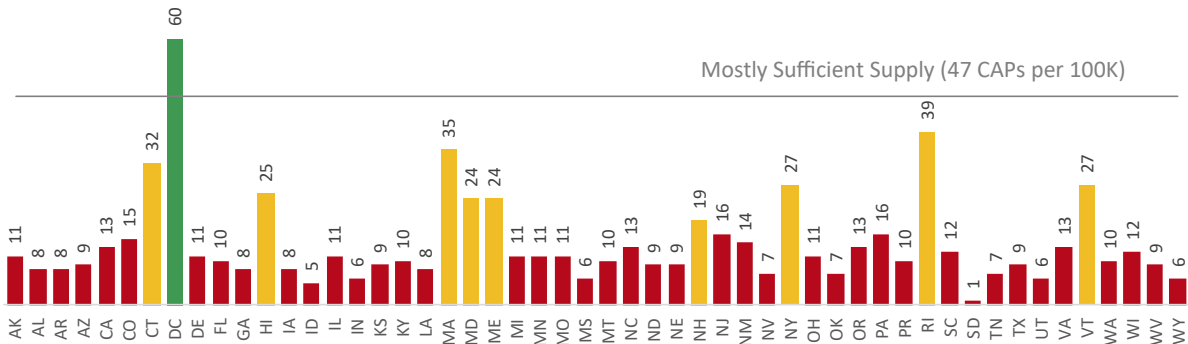

MICHIGAN

Child and Adolescent Psychiatrist (CAP) Workforce Distribution Map

Practicing Child and Adolescent Psychiatrists by State 2017
Rate per 100,000 children age 0-17

Practicing Child and Adolescent Psychiatrists by County 2017
Rate per 100,000 children age 0-17

State CAPs per 100,000 children age 0-17

CAPs Per 100K Children

- Mostly Sufficient Supply (≥ 47)
- Severe Shortage (1-17)*
- High Shortage (18-46)*
- No CAPs

*Council on Graduate Medical Education. Re-examination of the Academy of Physician Supply made in 1980 by the Graduate Medical Education National Advisory Committee for selected specialties, Bureau of Health Professions in support of activities of the Council on Graduate Medical Education. 1990. Cambridge, ABT Associates.