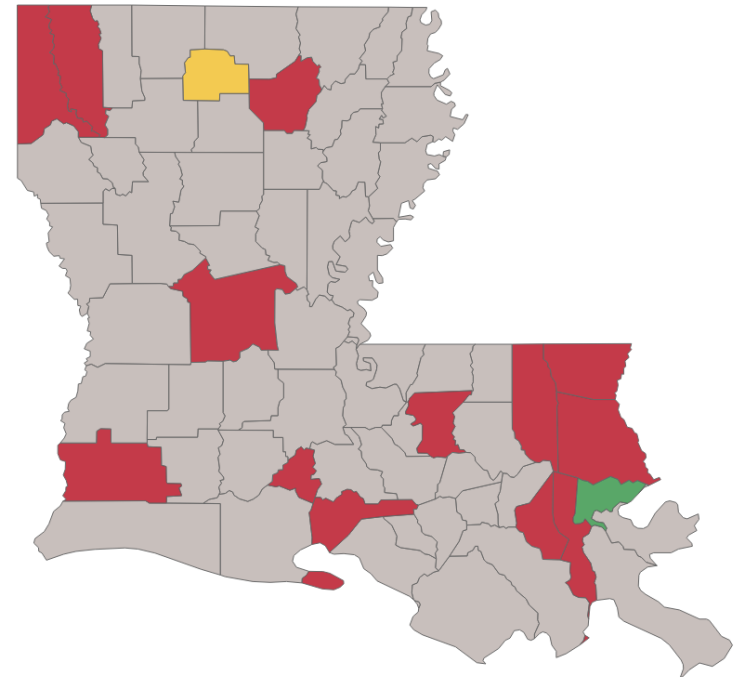

# LOUISIANA

## Child and Adolescent Psychiatrist (CAP) Workforce Distribution Map

Practicing Child and Adolescent Psychiatrists by State 2017  
Rate per 100,000 children age 0-17

Practicing Child and Adolescent Psychiatrists by Parish 2017  
Rate per 100,000 children age 0-17