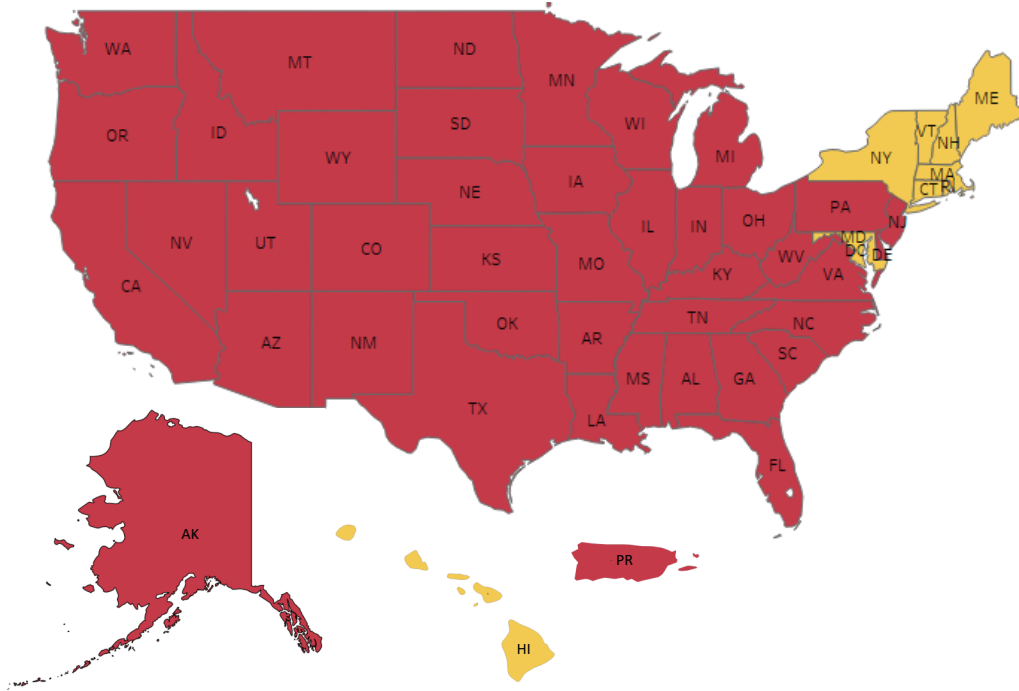

# LOUISIANA

## Child and Adolescent Psychiatrist (CAP) Workforce Distribution Map

Practicing Child and Adolescent Psychiatrists by State 2017  
Rate per 100,000 children age 0-17

Practicing Child and Adolescent Psychiatrists by Parish 2017  
Rate per 100,000 children age 0-17

State CAPs per 100,000 children age 0-17

CAPs Per 100K Children

- Mostly Sufficient Supply (>=47)
- Severe Shortage (1-17)\*
- High Shortage (18-46)\*
- No CAPs

\*Council on Graduate Medical Education. Re-examination of the Academy of Physician Supply made in 1980 by the Graduate Medical Education National Advisory Committee for selected specialties, Bureau of Health Professions in support of activities of the Council on Graduate Medical Education. 1990. Cambridge, ABT Associates.