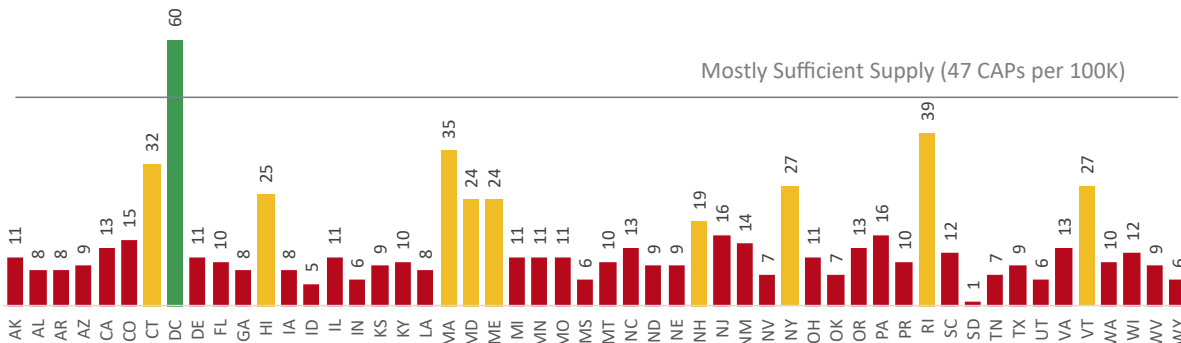

## Child and Adolescent Psychiatrist (CAP) Workforce Distribution Map

Practicing Child and Adolescent Psychiatrists by State 2017  
Rate per 100,000 children age 0-17

Practicing Child and Adolescent Psychiatrists by Parish 2017  
Rate per 100,000 children age 0-17

State CAPs per 100,000 children age 0-17

CAPs Per 100K Children

- Mostly Sufficient Supply (>=47)
- Severe Shortage (1-17)\*
- High Shortage (18-46)\*
- No CAPs

\*Council on Graduate Medical Education. Re-examination of the Academy of Physician Supply made in 1980 by the Graduate Medical Education National Advisory Committee for selected specialties, Bureau of Health Professions in support of activities of the Council on Graduate Medical Education. 1990. Cambridge, ABT Associates.